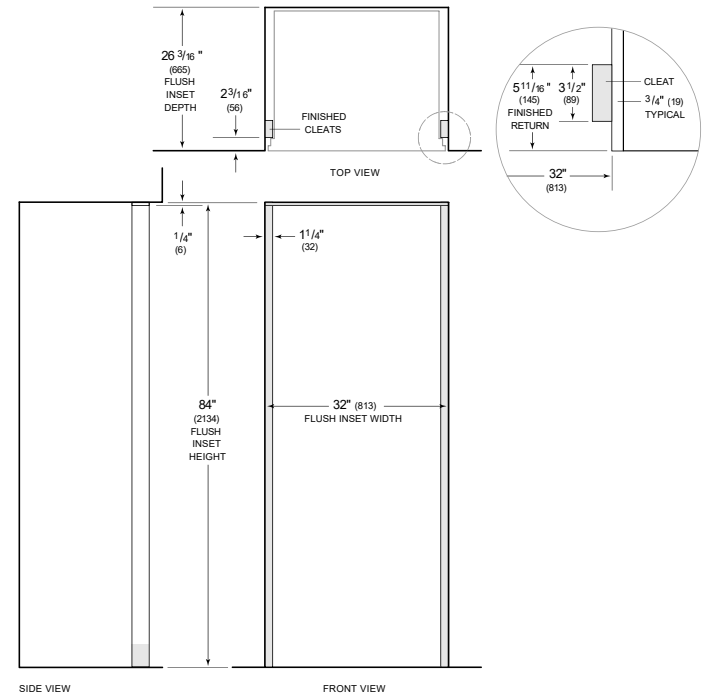

PRO

TUBULAR

PRODUCT SPECIFICATIONS

Model	ICBCL3050W/O
Dimensions	762 mm W x 2134 mm H x 610 mm D
Weight	216 kg
Electrical Supply	220-240 VAC; 50/60 Hz
Electrical Service	0.5 A
Wine Storage Capacity	146 Bottles

ELECTRICAL

NOTE: Dimensions in parenthesis are in millimeters unless otherwise specified

INTERIOR VIEW

This illustration is intended for interior reference only and may not represent the exterior of the model being specified.

DIMENSIONS

FLUSH INSET INSTALLATION

NOTE: 3 1/2" (89) finished returns and shaded areas will be visible and should be finished to match cabinetry. Shaded line represents profile of unit with 1/4" (19) panel.