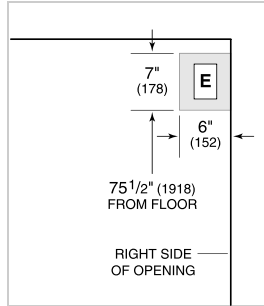

PRO

TUBULAR

PRODUCT SPECIFICATIONS

Model	ICBCL3050W/O
Dimensions	762 mm W x 2134 mm H x 610 mm D
Weight	216 kg
Electrical Supply	220-240 VAC; 50/60 Hz
Electrical Service	0.5 A
Wine Storage Capacity	146 Bottles

ELECTRICAL

NOTE: Dimensions in parenthesis are in millimeters unless otherwise specified

INTERIOR VIEW

This illustration is intended for interior reference only and may not represent the exterior of the model being specified.

DIMENSIONS

FLUSH INSET INSTALLATION

NOTE: 3 1/2" (89) finished returns and shaded areas will be visible and should be finished to match cabinetry. Shaded line represents profile of unit with 1/4" (19) panel.