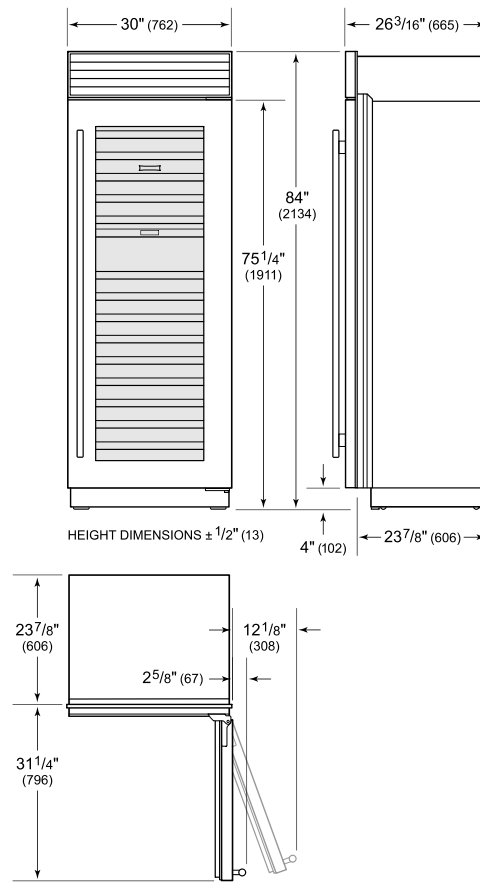

PRO

TUBULAR

PRODUCT SPECIFICATIONS

Model	ICBCL3050W/O
Dimensions	762 mm W x 2134 mm H x 610 mm D
Weight	216 kg
Electrical Supply	220-240 VAC; 50/60 Hz
Electrical Service	0.5 A
Wine Storage Capacity	146 Bottles

ELECTRICAL

NOTE: Dimensions in parenthesis are in millimeters unless otherwise specified

INTERIOR VIEW

This illustration is intended for interior reference only and may not represent the exterior of the model being specified.

DIMENSIONS

FLUSH INSET INSTALLATION

NOTE: 3 1/2" (89) finished returns and shaded areas will be visible and should be finished to match cabinetry. Shaded line represents profile of unit with 1/4" (19) panel.