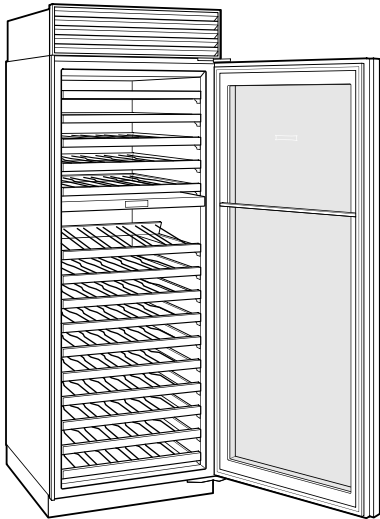

ACCESSORIES

90° Door Stop

Bulk Storage Drawer

Dessert Wine Rack

Lock Kit

Stainless Steel Flush Inset Grille Panel

Stainless Steel Flush Inset Door Panel with Pro Handle

Stainless Steel Flush Inset Door Panel with Tubular Handle

PRO

TUBULAR

PRODUCT SPECIFICATIONS

Model	ICBCL3050W/O
Dimensions	762 mm W x 2134 mm H x 610 mm D
Weight	216 kg
Electrical Supply	220-240 VAC; 50/60 Hz
Electrical Service	0.5 A
Wine Storage Capacity	146 Bottles

ELECTRICAL

NOTE: Dimensions in parenthesis are in millimeters unless otherwise specified

INTERIOR VIEW

This illustration is intended for interior reference only and may not represent the exterior of the model being specified.

DIMENSIONS

FLUSH INSET INSTALLATION

NOTE: 3 1/2" (89) finished returns and shaded areas will be visible and should be finished to match cabinetry. Shaded line represents profile of unit with 1/4" (19) panel.