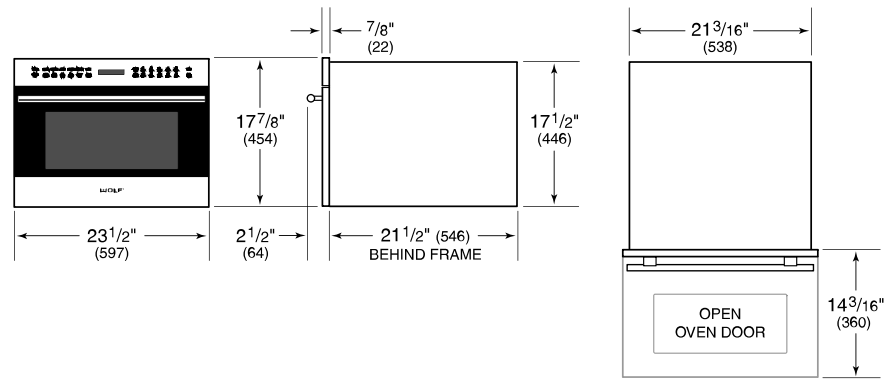

---

Fits a 33x23cm pan in the 46 L capacity, stainless-steel interior

---

Frees up counter space with efficient drop-down door design

---

Micro Bake and Micro Roast modes reduce or completely eliminate preheat times

---

Coordinates with other Wolf built-in ovens and appliances with various handle and trim options

**PRODUCT SPECIFICATIONS**

Model	ICBSPO24TE/S/TH
Dimensions	597mmW x 454mmH x 546mmD
Capacity	46 L
Door Clearance	360mm
Weight	36 kg
Power Cord Length	1.8 Meters
Receptacle	grounding-type (earthed), IEC inlet

**NOTE:** Dimensions in parenthesis are in millimeters unless otherwise specified

**DIMENSIONS**

**FLUSH INSTALLATION**

\*Will be visible and should be finished to match cabinetry.  
 \*\*Dimension provides minimum reveals.