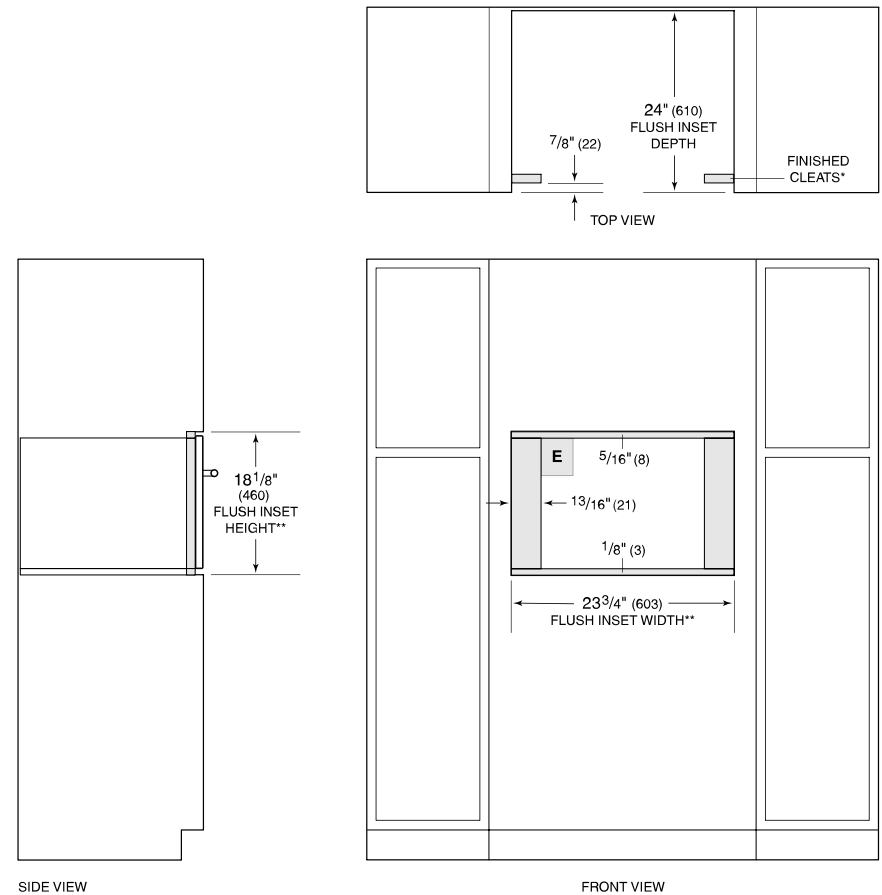

---

Fits a 33x23cm pan in the 46 L capacity, stainless-steel interior

---

Frees up counter space with efficient drop-down door design

---

Micro Bake and Micro Roast modes reduce or completely eliminate preheat times

---

Coordinates with other Wolf built-in ovens and appliances with various handle and trim options

**PRODUCT SPECIFICATIONS**

Model	ICBSPO24TE/S/TH
Dimensions	597mmW x 454mmH x 546mmD
Capacity	46 L
Door Clearance	360mm
Weight	36 kg
Power Cord Length	1.8 Meters
Receptacle	grounding-type (earthed), IEC inlet

**NOTE:** Dimensions in parenthesis are in millimeters unless otherwise specified

**DIMENSIONS**

**FLUSH INSTALLATION**

\*Will be visible and should be finished to match cabinetry.  
 \*\*Dimension provides minimum reveals.