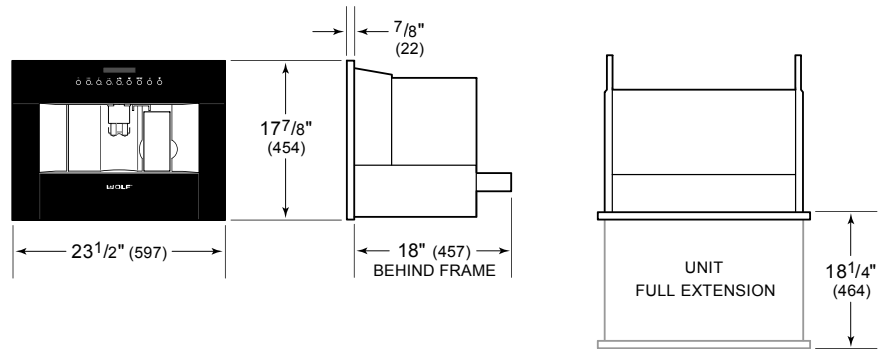

PRODUCT SPECIFICATIONS

Model	EC24/S
Dimensions	23 1/2"W x 17 7/8"H x 15 1/2"D
Weight	60 lbs
Electrical Supply	120 VAC, 60 Hz
Electrical Service	15 amp dedicated circuit
Power Cord Length	6 Feet
Receptacle	3-prong grounding-type

ELECTRICAL

NOTE: Dimensions in parenthesis are in millimeters unless otherwise specified

DIMENSIONS

STANDARD INSTALLATION