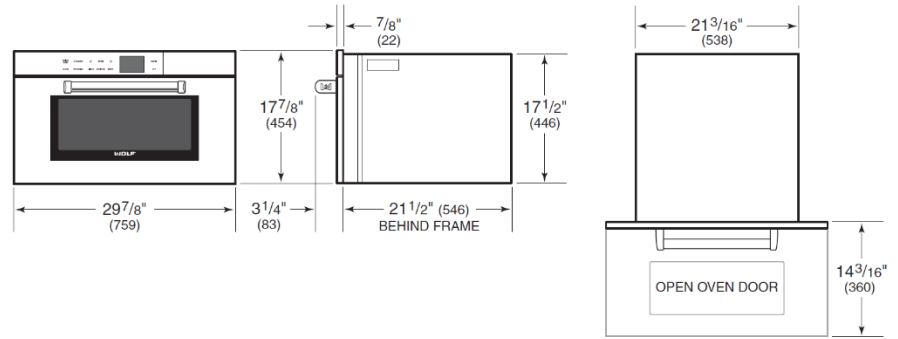

**PRODUCT SPECIFICATIONS**

Model	ICBCSO30PM/S/PH
Dimensions	759 mm W x 454 mm H x 546 mm D
Interior Dimensions	454 mm W x 279 mm H x 400 mm D
Capacity	51 L
Door Clearance	360 mm
Weight	36 kg
Electrical Supply	220-240 VAC; 50 Hz
Electrical Service	3.7 kW

**DIMENSIONS**

**ELECTRICAL**

**NOTE:** Dimensions in parenthesis are in millimeters unless otherwise specified

**STANDARD INSTALLATION**

**FLUSH INSTALLATION**

Electrical supply must be located in adjacent cabinet within 3" (0.9 m) of opening