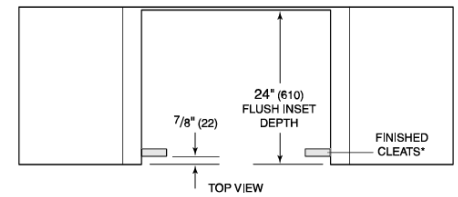

**PRODUCT SPECIFICATIONS**

Model	ICBCSO30PM/S/PH
Dimensions	759 mm W x 454 mm H x 546 mm D
Interior Dimensions	454 mm W x 279 mm H x 400 mm D
Capacity	51 L
Door Clearance	360 mm
Weight	36 kg
Electrical Supply	220-240 VAC; 50 Hz
Electrical Service	3.7 kW

**DIMENSIONS**

**ELECTRICAL**

**NOTE:** Dimensions in parenthesis are in millimeters unless otherwise specified

**STANDARD INSTALLATION**

**FLUSH INSTALLATION**

Electrical supply must be located in adjacent cabinet within 3" (0.9 m) of opening

\*Will be visible and should be finished to match cabinetry.  
\*\*Dimension provides minimum reveals.