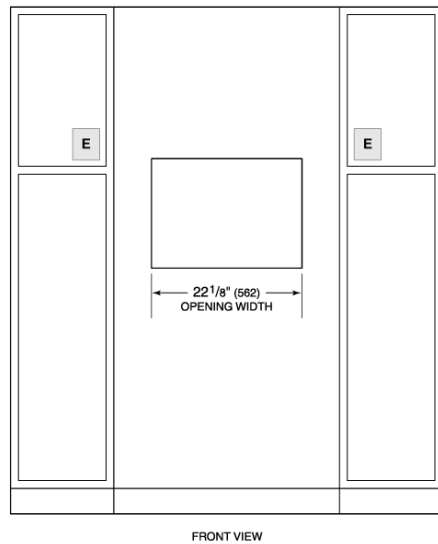

**PRODUCT SPECIFICATIONS**

Model	ICBCSO30PM/S/PH
Dimensions	759 mm W x 454 mm H x 546 mm D
Interior Dimensions	454 mm W x 279 mm H x 400 mm D
Capacity	51 L
Door Clearance	360 mm
Weight	36 kg
Electrical Supply	220-240 VAC; 50 Hz
Electrical Service	3.7 kW

**DIMENSIONS**

**ELECTRICAL**

**NOTE:** Dimensions in parenthesis are in millimeters unless otherwise specified

**STANDARD INSTALLATION**

**FLUSH INSTALLATION**

Electrical supply must be located in adjacent cabinet within 3" (0.9 m) of opening

\*Will be visible and should be finished to match cabinetry.  
\*\*Dimension provides minimum reveals.