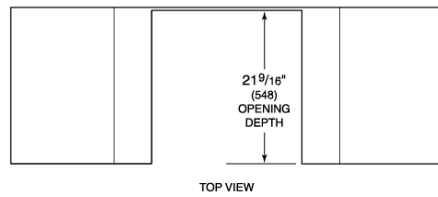

**PRODUCT SPECIFICATIONS**

Model	ICBCSO30PM/S/PH
Dimensions	759 mm W x 454 mm H x 546 mm D
Interior Dimensions	454 mm W x 279 mm H x 400 mm D
Capacity	51 L
Door Clearance	360 mm
Weight	36 kg
Electrical Supply	220-240 VAC; 50 Hz
Electrical Service	3.7 kW

**DIMENSIONS**

**ELECTRICAL**

**NOTE:** Dimensions in parenthesis are in millimeters unless otherwise specified

**STANDARD INSTALLATION**

**FLUSH INSTALLATION**

Electrical supply must be located in adjacent cabinet within 3" (0.9 m) of opening

\*Will be visible and should be finished to match cabinetry.  
\*\*Dimension provides minimum reveals.