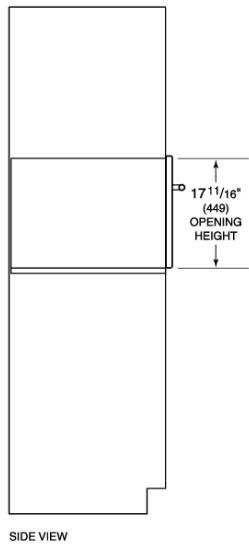

**PRODUCT SPECIFICATIONS**

Model	ICBCSO30PM/S/PH
Dimensions	759 mm W x 454 mm H x 546 mm D
Interior Dimensions	454 mm W x 279 mm H x 400 mm D
Capacity	51 L
Door Clearance	360 mm
Weight	36 kg
Electrical Supply	220-240 VAC; 50 Hz
Electrical Service	3.7 kW

**DIMENSIONS**

**ELECTRICAL**

**NOTE:** Dimensions in parenthesis are in millimeters unless otherwise specified

**STANDARD INSTALLATION**

**FLUSH INSTALLATION**

Electrical supply must be located in adjacent cabinet within 3" (0.9 m) of opening

\*Will be visible and should be finished to match cabinetry.  
\*\*Dimension provides minimum reveals.