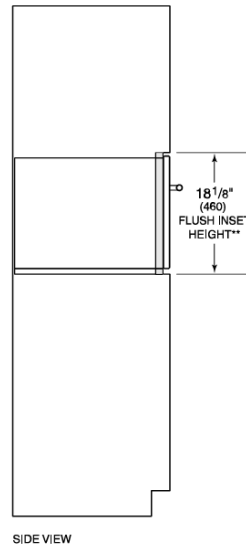

**PRODUCT SPECIFICATIONS**

Model	ICBCSO30PM/S/PH
Dimensions	759 mm W x 454 mm H x 546 mm D
Interior Dimensions	454 mm W x 279 mm H x 400 mm D
Capacity	51 L
Door Clearance	360 mm
Weight	36 kg
Electrical Supply	220-240 VAC; 50 Hz
Electrical Service	3.7 kW

**DIMENSIONS**

**ELECTRICAL**

**NOTE:** Dimensions in parenthesis are in millimeters unless otherwise specified

**STANDARD INSTALLATION**

**FLUSH INSTALLATION**

Electrical supply must be located in adjacent cabinet within 3" (0.9 m) of opening

\*Will be visible and should be finished to match cabinetry.  
\*\*Dimension provides minimum reveals.