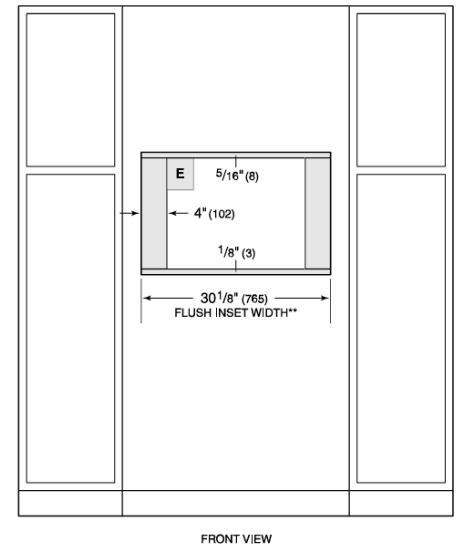

**PRODUCT SPECIFICATIONS**

Model	ICBCSO30PM/S/PH
Dimensions	759 mm W x 454 mm H x 546 mm D
Interior Dimensions	454 mm W x 279 mm H x 400 mm D
Capacity	51 L
Door Clearance	360 mm
Weight	36 kg
Electrical Supply	220-240 VAC; 50 Hz
Electrical Service	3.7 kW

**DIMENSIONS**

**ELECTRICAL**

**NOTE:** Dimensions in parenthesis are in millimeters unless otherwise specified

**STANDARD INSTALLATION**

**FLUSH INSTALLATION**

Electrical supply must be located in adjacent cabinet within 3" (0.9 m) of opening

\*Will be visible and should be finished to match cabinetry.  
\*\*Dimension provides minimum reveals.