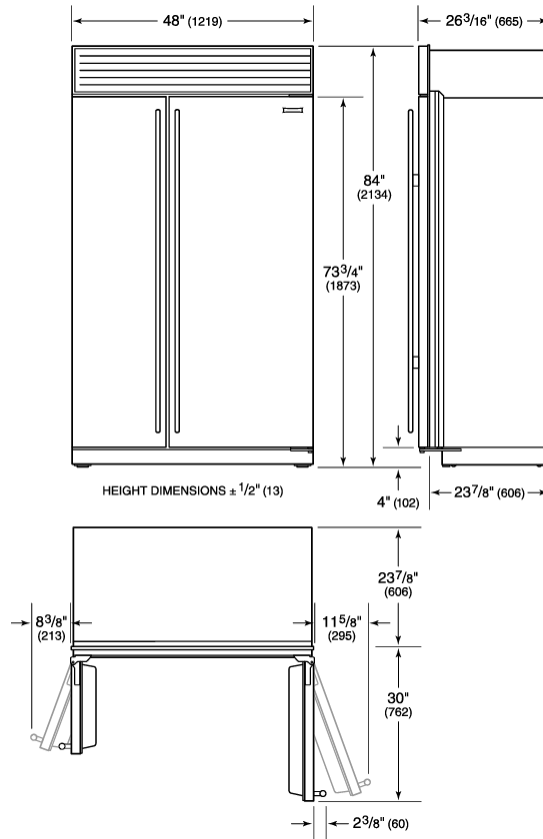

Adjustable shelves for maximum convenience

ACCESSORIES

Stainless steel kickplate

Grilles for 2108 mm or 2235 mm finished height (2134 mm is standard)

Side panel mounting kit

Accessories are available through an authorized Sub-Zero dealer. For local dealer information, visit subzerowolf.com.hk.

FREEZER

- Automatic ice maker
- 3 Adjustable wire shelves
- 3 Storage drawers
- 5 Adjustable door shelves

PRODUCT SPECIFICATIONS

Model	ICBBI-48SID
Dimensions	1219 mm W x 2134 mm H x 610 mm D
Door Clearance	762 mm
Weight	298 kg
Refrigerator Capacity	491 L
Freezer Capacity	244 L
Electrical Supply	220-240 VAC; 50/60 Hz
Electrical Service	4.1 A
Water Pressure	2.4-8.3 bar

ELECTRICAL

PLUMBING

NOTE: Dimensions in parenthesis are in millimeters unless otherwise specified

INTERIOR VIEW

This illustration is intended for interior reference only and may not represent the exterior of the model being specified.

DIMENSIONS

STANDARD INSTALLATION

NOTE: 3 1/2" (89) finished returns will be visible and should be finished to match cabinetry
Shaded line represents profile of unit.