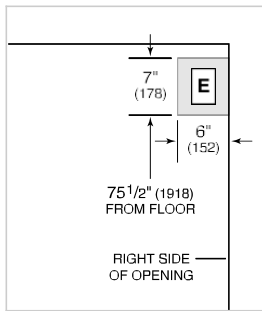

Adjustable shelves for maximum convenience

ACCESSORIES

Stainless steel kickplate

Grilles for 2108 mm or 2235 mm finished height (2134 mm is standard)

Side panel mounting kit

Accessories are available through an authorized Sub-Zero dealer. For local dealer information, visit subzerowolf.com.hk.

FREEZER

- Automatic ice maker
- 3 Adjustable wire shelves
- 3 Storage drawers
- 5 Adjustable door shelves

PRODUCT SPECIFICATIONS

Model	ICBBI-48SID
Dimensions	1219 mm W x 2134 mm H x 610 mm D
Door Clearance	762 mm
Weight	298 kg
Refrigerator Capacity	491 L
Freezer Capacity	244 L
Electrical Supply	220-240 VAC; 50/60 Hz
Electrical Service	4.1 A
Water Pressure	2.4-8.3 bar

ELECTRICAL

PLUMBING

NOTE: Dimensions in parenthesis are in millimeters unless otherwise specified

INTERIOR VIEW

This illustration is intended for interior reference only and may not represent the exterior of the model being specified.

DIMENSIONS

STANDARD INSTALLATION

NOTE: 3 1/2" (89) finished returns will be visible and should be finished to match cabinetry
Shaded line represents profile of unit.