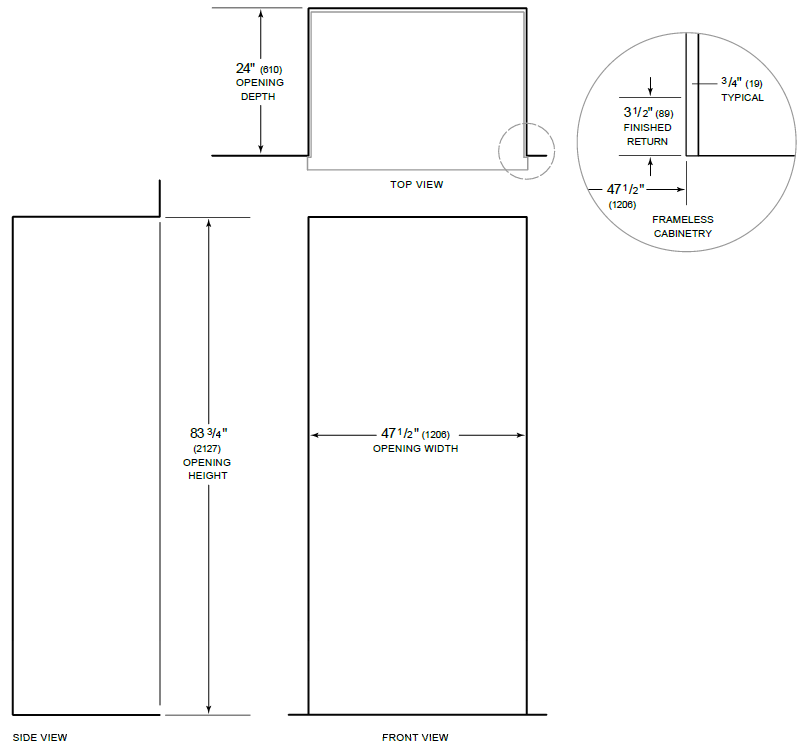

Adjustable shelves for maximum convenience

ACCESSORIES

Stainless steel kickplate

Grilles for 2108 mm or 2235 mm finished height (2134 mm is standard)

Side panel mounting kit

Accessories are available through an authorized Sub-Zero dealer. For local dealer information, visit subzerowolf.com.hk.

FREEZER

- Automatic ice maker
- 3 Adjustable wire shelves
- 3 Storage drawers
- 5 Adjustable door shelves

PRODUCT SPECIFICATIONS

Model	ICBBI-48SID
Dimensions	1219 mm W x 2134 mm H x 610 mm D
Door Clearance	762 mm
Weight	298 kg
Refrigerator Capacity	491 L
Freezer Capacity	244 L
Electrical Supply	220-240 VAC; 50/60 Hz
Electrical Service	4.1 A
Water Pressure	2.4-8.3 bar

ELECTRICAL

PLUMBING

NOTE: Dimensions in parenthesis are in millimeters unless otherwise specified

INTERIOR VIEW

This illustration is intended for interior reference only and may not represent the exterior of the model being specified.

DIMENSIONS

STANDARD INSTALLATION

NOTE: 3 1/2" (89) finished returns will be visible and should be finished to match cabinetry
Shaded line represents profile of unit.