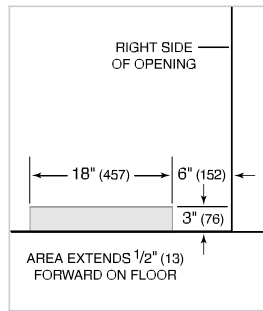

Adjustable shelves for maximum convenience

ACCESSORIES

Stainless steel kickplate

Grilles for 2108 mm or 2235 mm finished height (2134 mm is standard)

Side panel mounting kit

Accessories are available through an authorized Sub-Zero dealer. For local dealer information, visit subzerowolf.com.hk.

FREEZER

- Automatic ice maker
- 3 Adjustable wire shelves
- 3 Storage drawers
- 5 Adjustable door shelves

PRODUCT SPECIFICATIONS

Model	ICBBI-48SID
Dimensions	1219 mm W x 2134 mm H x 610 mm D
Door Clearance	762 mm
Weight	298 kg
Refrigerator Capacity	491 L
Freezer Capacity	244 L
Electrical Supply	220-240 VAC; 50/60 Hz
Electrical Service	4.1 A
Water Pressure	2.4-8.3 bar

ELECTRICAL

PLUMBING

NOTE: Dimensions in parenthesis are in millimeters unless otherwise specified

INTERIOR VIEW

This illustration is intended for interior reference only and may not represent the exterior of the model being specified.

DIMENSIONS

STANDARD INSTALLATION

NOTE: 3 1/2" (89) finished returns will be visible and should be finished to match cabinetry
Shaded line represents profile of unit.